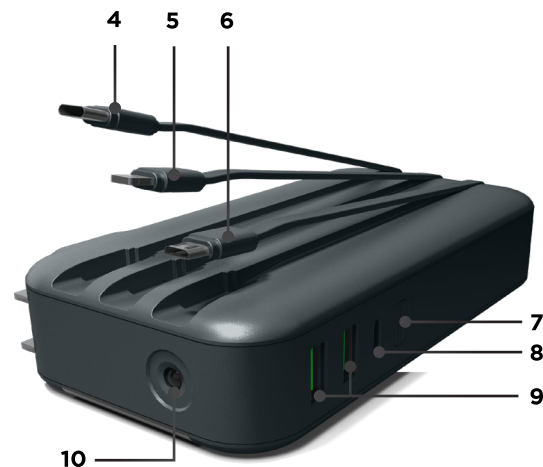

LIMITLESS™
**Ultimate
Power Bank**
Quick Start Guide

WHAT'S INCLUDED

- (1) Ultimate Power Bank
- (1) Faux Leather Carrying Case
- (1) Detachable Carrying Strap
- (1) 24" Type-C to USB Cable

COMPONENTS

1. Fold-Out Phone Holder
2. Retractable AC Plug
3. Digital LCD Display
4. Built-In Type-C Cable
5. Built-In Lightning Cable
6. Built-In Micro Cable
7. Flashlight Power Button
8. Type-C Input/Output
9. (2) USB Outputs
10. Mini Flashlight

CHARGING & RECHARGING

Using the Ultimate Power Bank

Select your compatible charging method from below and connect the Ultimate Power Bank to a device. The device will automatically begin to charge.

- **Built-In Cables**
- **USB Ports**
- **Type-C Port**

Fastest Charging

For a faster charge, you can plug in your own charging cables to the USB or Type-C Charging Ports.

Recharging the Ultimate Power Bank

Use one of the following methods to recharge the Power Bank.

Type-C Input/Output: PD 20W

USB Outputs: QC 22.5W

Built-In Cables Output: 5V/3A (Max)

Temperature Range (Operation):

32°-113°F (0°-45°C)

Flashlight: 25 Lumens

Modes: Low, Medium, High, SOS

Dimensions: 5.79" x 3.032" x 1.26"