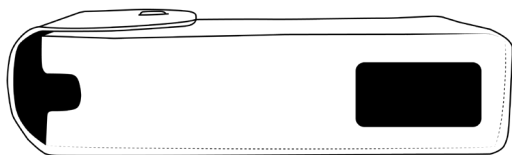

LIMITLESS™
**Ultimate
Power Bank**
Quick Start Guide

WHAT'S INCLUDED

- (1) Ultimate Power Bank
- (1) Faux Leather Carrying Case
- (1) Detachable Carrying Strap
- (1) 24" Type-C to USB Cable

COMPONENTS

1. Fold-Out Phone Holder
2. Retractable AC Plug
3. Digital LCD Display
4. Built-In Type-C Cable
5. Built-In Lightning Cable
6. Built-In Micro Cable
7. Flashlight Power Button
8. Type-C Input/Output
9. (2) USB Outputs
10. Mini Flashlight

CHARGING & RECHARGING

Using the Ultimate Power Bank

Select your compatible charging method from below and connect the Ultimate Power Bank to a device. The device will automatically begin to charge.

- **Built-In Cables**
- **USB Ports**
- **Type-C Port**