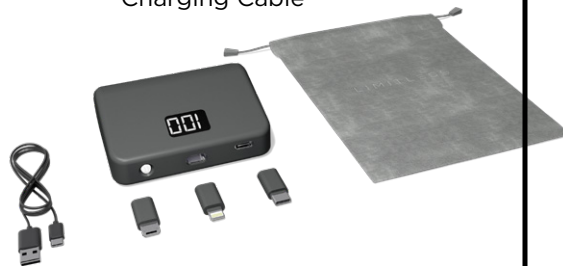

TotalBoost Mini™

Quick Start Guide

WHAT'S INCLUDED

- (1) TotalBoost Mini
- (1) Microfiber Pouch
- (3) Charging Adapters: Micro, Lightning, & Type-C
- (1) 24in Type-C to USB Charging Cable

COMPONENTS

1. Digital Display
2. Flashlight Power Button
3. Flashlight
4. Adapter Cavity
5. Type-C Input/Output
6. Adapter Release Switch