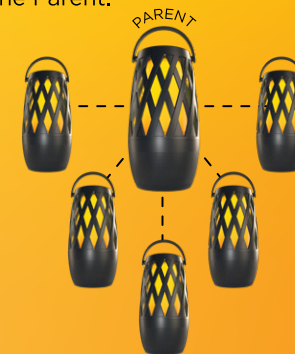

SYNC UP TO 100 SPEAKERS

WITH **PARTY SYNC**
TECHNOLOGY

4. Turn on PartySync Mode on the Parent speaker by single clicking the **Bluetooth** (📶) button. You will hear "PartySync Mode".
5. Power on the second speaker and single click the **Bluetooth** (📶) button to turn on PartySync Mode. This speaker and all additional will be called the "Child".

6. To connect the Child and Parent speakers, press and hold the **Bluetooth** (📶) button until you hear a beep. The prompt "Synced" will play when successfully connected.
7. Repeat steps 5 & 6 for each additional TikiTunes Pro you would like to connect.

• **Pro Tip: Disconnecting Speakers**
Single click the **Bluetooth** (📶) button on any Child speaker to disconnect from the Parent.

Single click the **Bluetooth** (📶) button on the Parent speaker to disconnect all Child speakers.

• **Pro Tip: Indicating the Parent Speaker**
When multiple speakers are connected the LED lights of the control panel will slowly blink to indicate which speaker is the Parent.