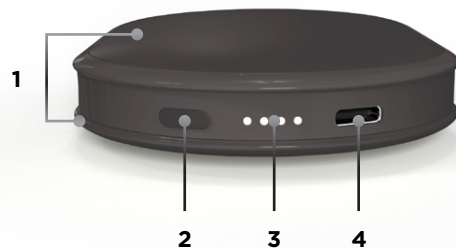

ReVita™ Hand Warmer

Quick Start Guide

WHAT'S INCLUDED

- (1) ReVita Hand Warmer
- (1) Detachable Leather Strap
- (1) 12" 3-In-1 Type-C Charging Cable
- (1) 24" Type-C to USB Charging Cable

COMPONENTS

1. Warming Pads
2. Power Button
3. 4x LED Indicator Lights
4. Type-C Input/Output
5. Carrying Strap Attachment

HAND WARMER

Using the Hand Warmer

1. Press the Power Button to turn on the product. The 4x LED Indicator Lights will illuminate white.
2. Press and hold the Power Button to activate the Heat Mode.
3. Press the Power Button to switch between the Low/High Heat Modes.
4. Press and hold the Power Button to turn off the product.