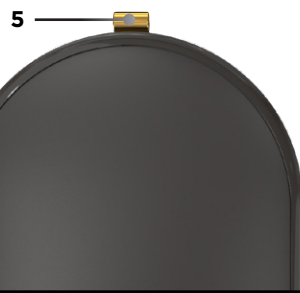

ReVita™ Hand Warmer

Quick Start Guide

WHAT'S INCLUDED

- (1) ReVita Hand Warmer
- (1) Detachable Leather Strap
- (1) 12" 3-In-1 Type-C Charging Cable
- (1) 24" Type-C to USB Charging Cable

COMPONENTS

1. Warming Pads
2. Power Button
3. 4x LED Indicator Lights
4. Type-C Input/Output
5. Carrying Strap Attachment