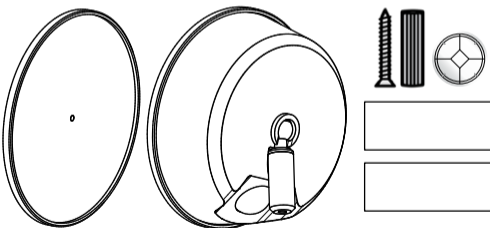

WHAT'S INCLUDED

- (1) Laser Parking System
- (1) Metal Back Plate
- (2) 3M Tape Strips
- (1) Drywall Screw and Anchor
- (1) Clear Silicone Gel Pad with Target

COMPONENTS

1. ParkPerfect
2. Laser Ball Joint
3. Laser
4. Motion Sensor
5. Screw Hole
6. Battery Compartment
7. Magnetic Back