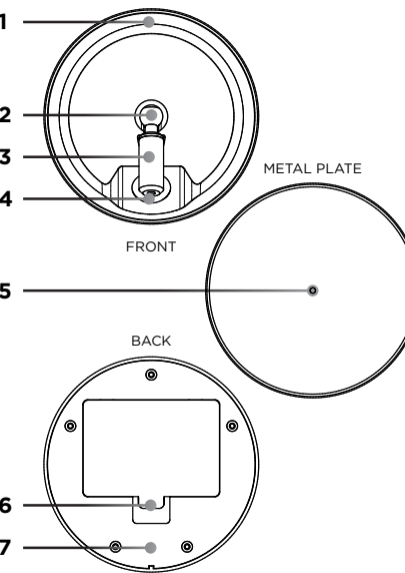

## WHAT'S INCLUDED

- (1) Laser Parking System
- (1) Metal Back Plate
- (2) 3M Tape Strips
- (1) Drywall Screw and Anchor
- (1) Clear Silicone Gel Pad with Target

## COMPONENTS

1. ParkPerfect
2. Laser Ball Joint
3. Laser
4. Motion Sensor
5. Screw Hole
6. Battery Compartment
7. Magnetic Back

### Installation Options

- A. Hang the ParkPerfect on any magnetic surface with the Magnetic Back.
- B. Install on any surface using the Metal Plate and the Magnetic Back.

01. Locate the desired spot to mount the ParkPerfect.
02. Peel the film from one side of the 3M Tape Strips & apply them to the back of the Metal Plate. Peel the film on the opposite side and firmly press the Metal Plate against the wall.  
**Optional:** For added stability, use the included Screw and Anchor to secure the Metal Plate to the wall.
03. Use the Magnetic Back to connect the Park Perfect.