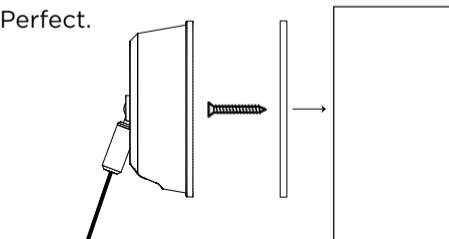

### Installation Options

- A. Hang the ParkPerfect on any magnetic surface with the Magnetic Back.
- B. Install on any surface using the Metal Plate and the Magnetic Back.

01. Locate the desired spot to mount the ParkPerfect.
02. Peel the film from one side of the 3M Tape Strips & apply them to the back of the Metal Plate. Peel the film on the opposite side and firmly press the Metal Plate against the wall.  
**Optional:** For added stability, use the included Screw and Anchor to secure the Metal Plate to the wall.
03. Use the Magnetic Back to connect the Park Perfect.